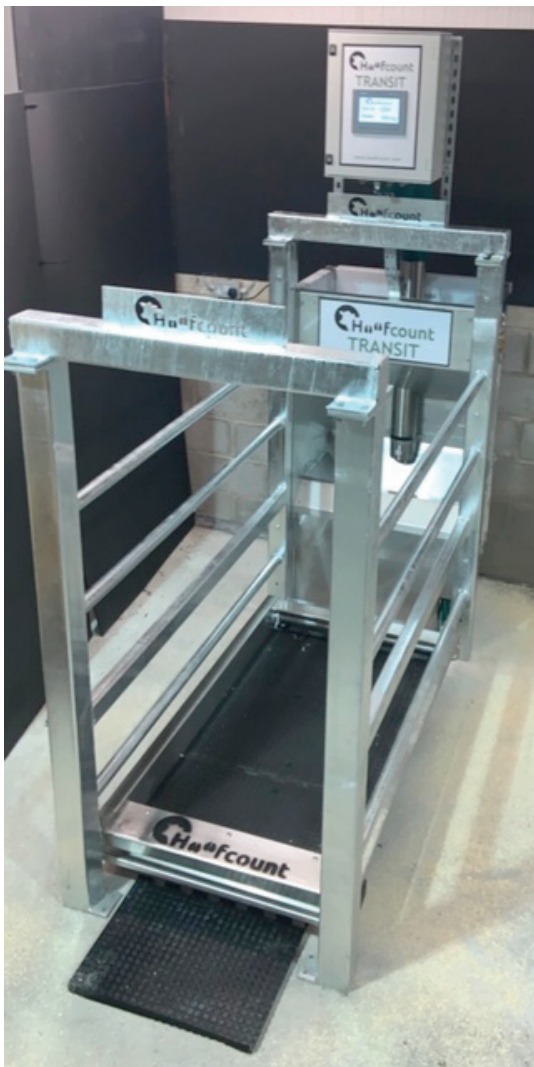

A new, one-stop integrated health station enabling individual dry cows and young stock to be routinely monitored, Footbathed, fed and weighed.

HOOFCOUNT Transit enables farmers to precisely manage their dry cows and in-calf heifers in the final weeks prior to calving and provide them with the opportunity to enter lactation in **OPTIMAL HEALTH**.

Individual daily feed allocation can be programmed in to the system, ensuring each cow receives adequate energy intake to maintain body condition. The optional weighing system notifies any abnormal deviations.

Data and non-visits are collected by the web based data package.

Optional 'Holding Gate' makes for easier routine inspections.

HOOFCOUNT Transit is another innovative aid to routine precision management, helping dairy farmers towards greater herd efficiency.